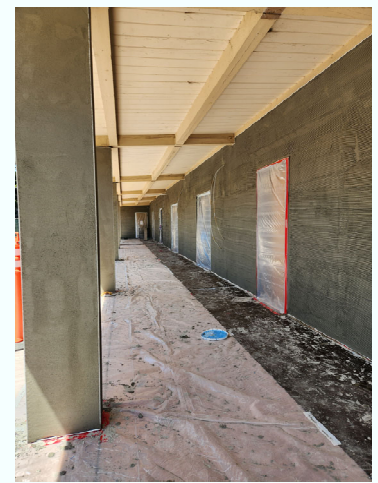

# MARKEY COMMUNITY CENTER PROJECT UPDATE BEFORE & CURRENT PICTURES

We've come a long way since last summer.  
These are just a few of the progress pictures.

Kitchen before Demo

Walk in Refrigerator Demo

Currently—new hood installed  
& sheet rocked

View of Hall from Kitchen Doorway  
Demo just beginning

View of Hall from Kitchen Doorway  
New Walls going up—back left  
corner are the new restrooms

View of Hall from Kitchen  
Sheet rock is almost complete.

Classroom/Meeting Rooms  
New Doors, before Stucco

Classroom/Meeting Rooms  
Primer coat for stucco

Classroom/Meeting Rooms  
Stucco—2nd (Scratch) Coat